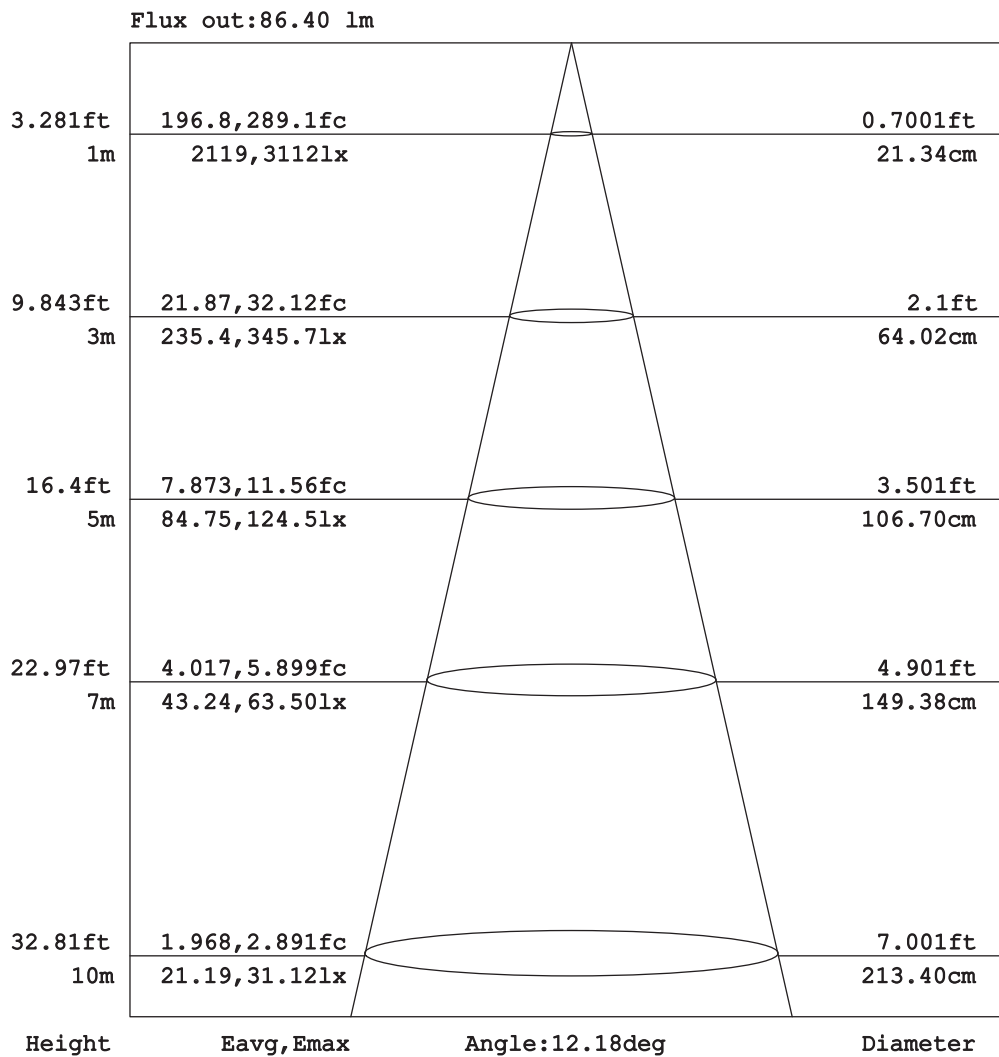

# ARCPOINT - RGBW (16°)

1x10W high-efficiency CREE RGBW/FullColour LED

## Goniophotometers Diagram

Note: The Curves indicate the illuminated area and the average illumination when the luminaire is at different distance.