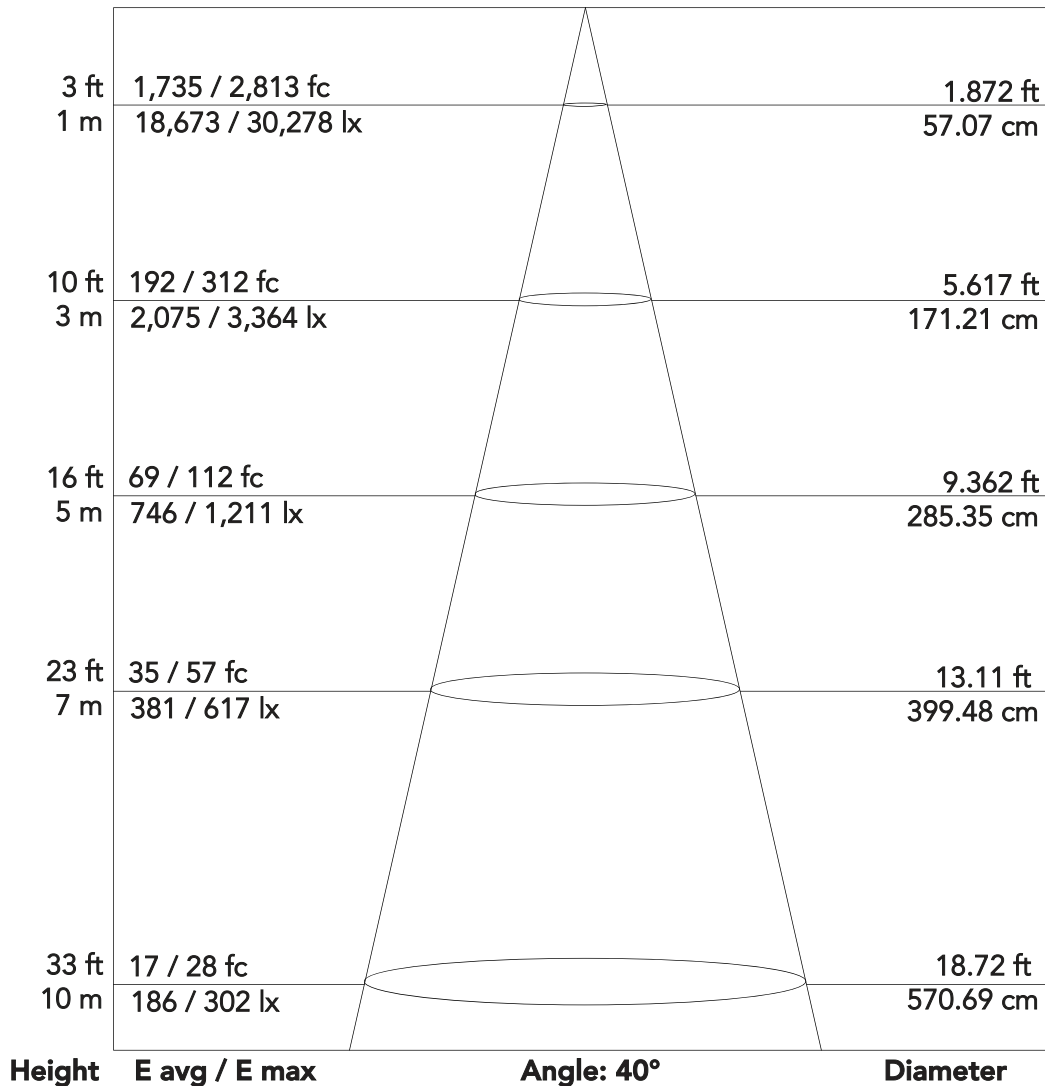

ArenaCOB 4Halo - FULL (24°)

IP65 multifunctional tungsten + amber shift LED blinder

Photometrics

Flux out: 3,543 lm

Note: the Curves indicate the illuminated area and the average illumination when the luminaire is at different distance

ArenaCOB 4Halo - FULL (40°)

IP65 multifunctional tungsten + amber shift LED blinder

Photometrics

Flux out: 4,824 lm

Note: the Curves indicate the illuminated area and the average illumination when the luminaire is at different distance