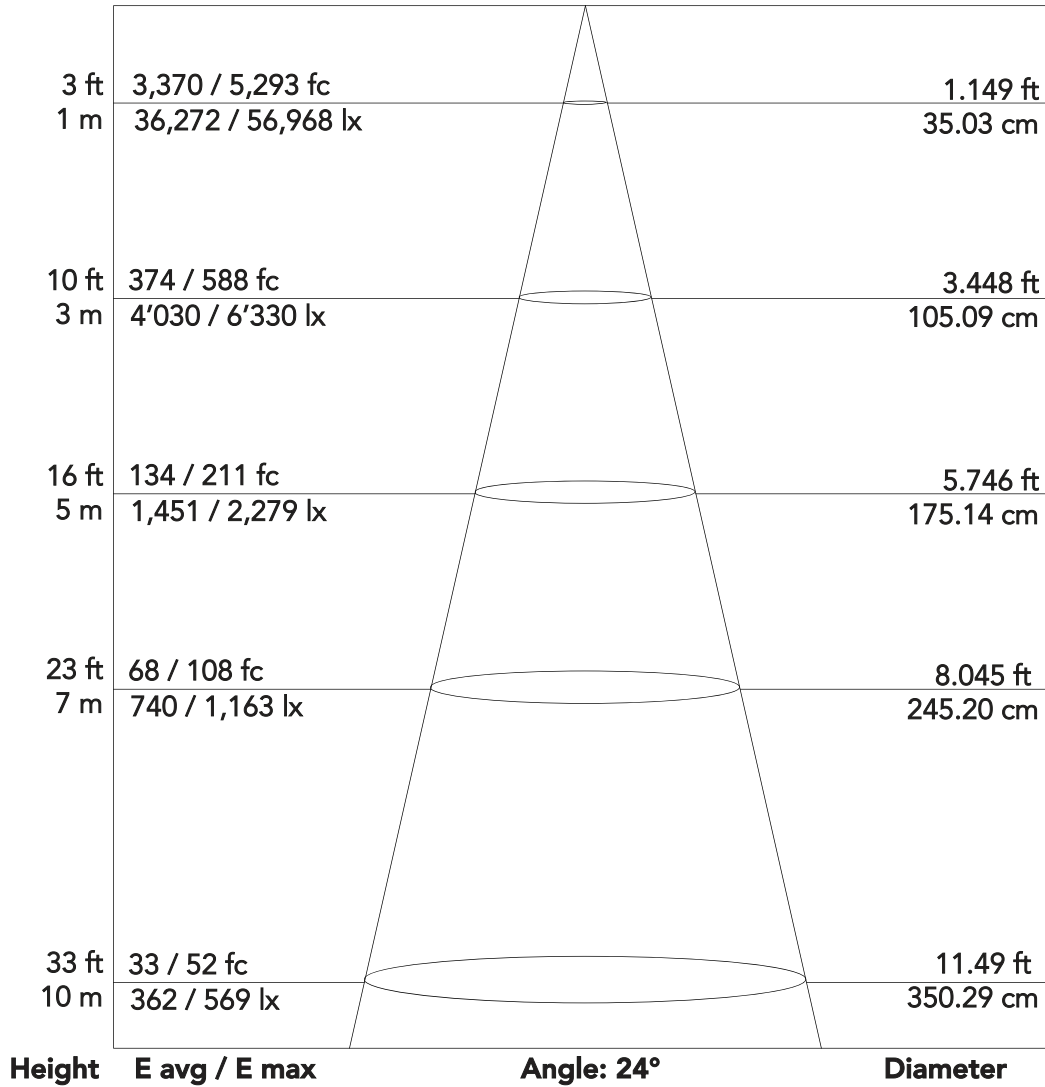

ArenaCOB 4Halo - FULL (24°)

IP65 multifunctional tungsten + amber shift LED blinder

Photometrics

Flux out: 3,543 lm

Note: the Curves indicate the illuminated area and the average illumination when the luminaire is at different distance

ArenaCOB 4Halo - FULL (40°)

IP65 multifunctional tungsten + amber shift LED blinder

Photometrics

Flux out: 4,824 lm

Note: the Curves indicate the illuminated area and the average illumination when the luminaire is at different distance