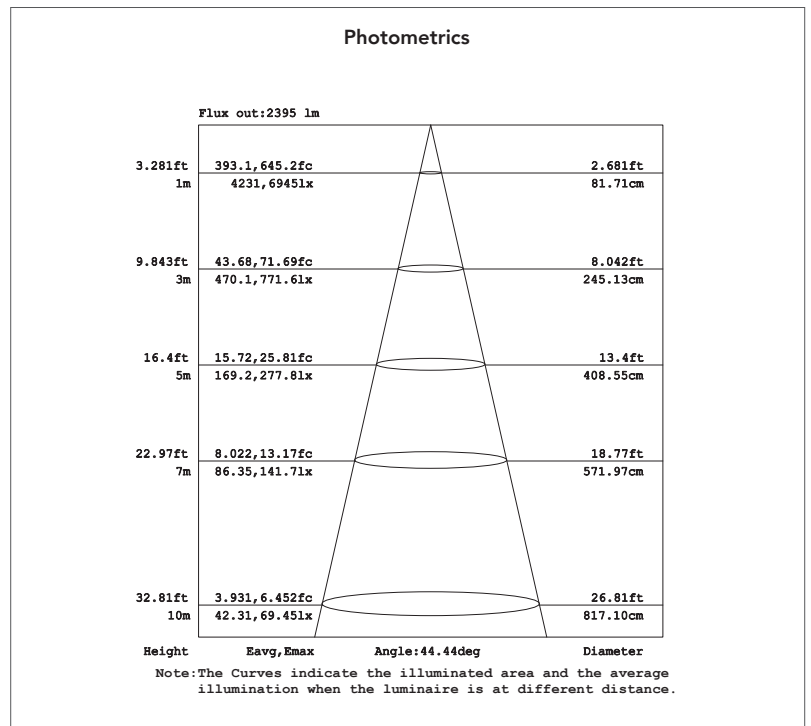

COLOUR PRESET FULL ON

Beam angle 25° (45° filter)

COLOUR PRESET FULL ON

Beam angle 45° (45° filter)

TECHICAL DRAWINGS

For more product info and downloads visit our website