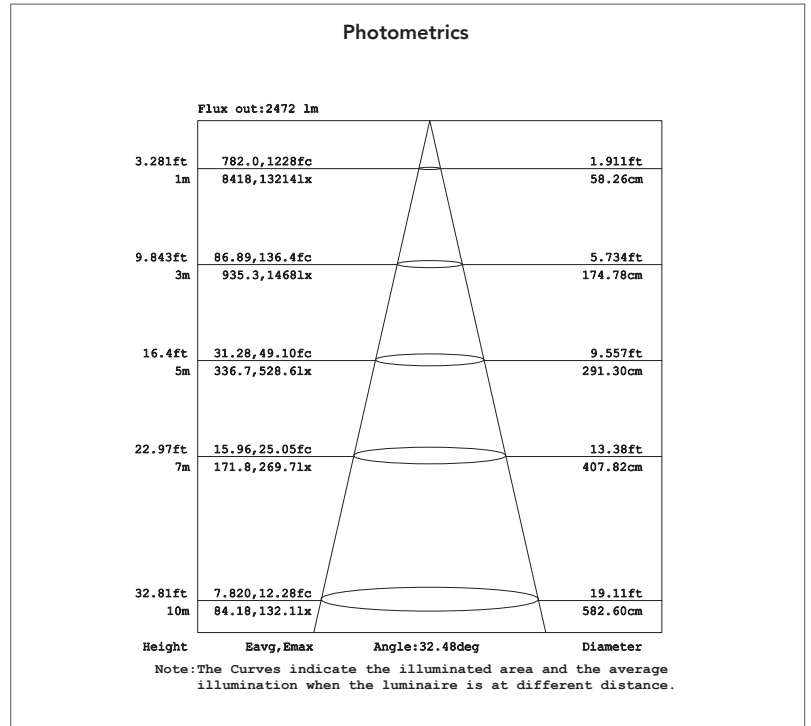

PHYSICAL

- Cooling: natural cooling of the peculiar chassis and to absence of fans
- Suspension and fixing: hanging bracket for floor positioning with "Quick-Lock" system
- Signal connection: Seetronic XLR 5p IN/OUT connectors
- Data connection: W-DMX receiver
- Power connection: Seetronic powerCON waterproof IN/OUT connectors
- IP rating: 65 for temporary outdoor application, not for fixed installation
- Dimensions (WxD): 454x269x83 mm
- Weight: 9 kg

COLOUR PRESET FULL ON

Beam angle 25° (45° filter)

COLOUR PRESET FULL ON

Beam angle 45° (45° filter)

TECHICAL DRAWINGS

For more product info and downloads visit our website