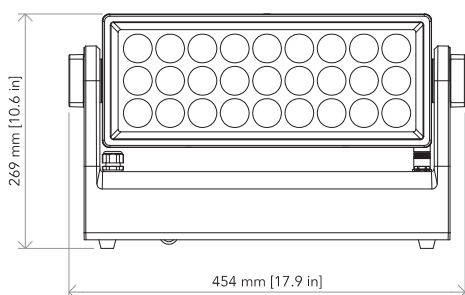

BODY

- Hardware on-board: magnetic filter frame with 45° filter
- Tilt angle: 0 - 150° with manual regulation
- Body: sturdy die-cast aluminium body conceived for long-time durability
- Body colour: black

PHYSICAL

- Cooling: natural cooling of the peculiar chassis and to absence of fans
- Suspension and fixing: hanging bracket for floor positioning with "Quick-Lock" system
- Signal connection: Seetronic XLR 5p IN/OUT connectors
- Data connection: W-DMX receiver
- Power connection: Seetronic powerCON waterproof IN/OUT connectors
- IP rating: 65 for temporary outdoor application, not for fixed installation
- Dimensions (WxD): 454x269x83 mm
- Weight: 9 kg

COLOUR PRESET FULL ON

Beam angle 25° (45° filter)

COLOUR PRESET FULL ON

Beam angle 45° (45° filter)

TECHICAL DRAWINGS

For more product info and downloads visit our website