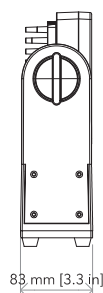

PHYSICAL

- Cooling: natural cooling of the peculiar chassis and to absence of fans
- Suspension and fixing: hanging bracket for floor positioning with "Quick-Lock" system
- Signal connection: Seetronic XLR 5p IN/OUT connectors
- Data connection: W-DMX receiver
- Power connection: Seetronic powerCON waterproof IN/OUT connectors
- IP rating: 65 for temporary outdoor application, not for fixed installation
- Dimensions (WxD): 454x269x83 mm
- Weight: 9 kg

- ARCPD48Q, ARCPD15Q and ARCPD96Q
- SUNBLASTFLR: Hanging bracket for SUNBLAST floor positioning, quick-look
- S27QBD: Black barn door 4 directional flaps to adjust the light beam, SOLAR27Q,ARCPD27Q
- FCLS27Q: Flightcase for 6 pcs of SOLAR27Q
- UPBOX1U: Firmware uploader kit, USB IN, 3-pin XLR DMX OUT, USB OUT

COLOUR PRESET FULL ON

Beam angle 25° (45° filter)

COLOUR PRESET FULL ON

Beam angle 45° (45° filter)

TECHICAL DRAWINGS

For more product info and downloads visit our website