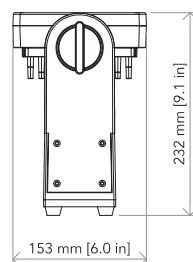

PHYSICAL

- Cooling: natural cooling of the peculiar chassis and to absence of fans
- Suspension and fixing: hanging bracket for floor positioning with "Quick-Lock" system
- Signal connection: Seetronic XLR 5p IN/OUT connectors
- Data connection: W-DMX receiver
- Power connection: Seetronic powerCON waterproof IN/OUT connectors
- IP rating: 65 for temporary outdoor application, not for fixed installation
- Dimensions (WxD): 454x269x83 mm
- Weight: 9 kg

COLOUR PRESET FULL ON

Beam angle 25° (45° filter)

COLOUR PRESET FULL ON

Beam angle 45° (45° filter)

TECHICAL DRAWINGS

For more product info and downloads visit our website