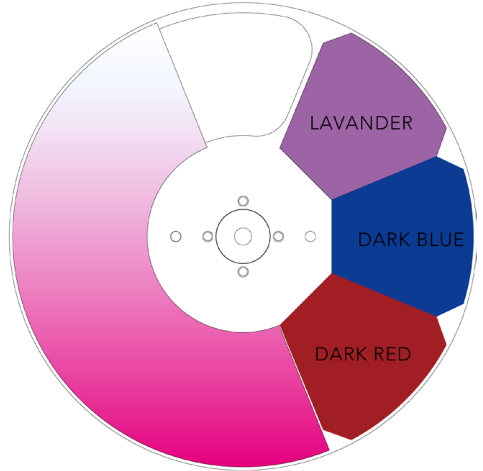

COLOR WHEEL

CYAN - COLOR WHEEL 1

MAGENTA - COLOR WHEEL 2

YELLOW - COLOR WHEEL 3