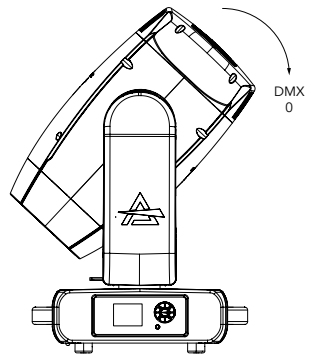

### PAN/TILT POSITION RELATED TO DMX VALUES

*Home position set to STANDARD*

Pan = 128  
Tilt = 0

Pan = 128  
Tilt = 128

Pan = 128  
Tilt = 255

Tilt movement range: 270°  
Pan movement range: 540

Pan = 0  
Tilt = 80

Pan = 128  
Tilt = 80

Pan = 255  
Tilt = 80