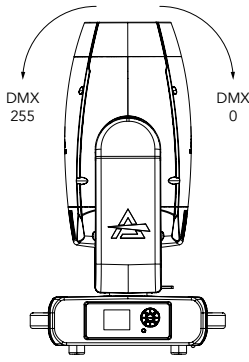

### PAN/TILT POSITION RELATED TO DMX VALUES

*Home position set to STANDARD*

Pan = 128  
Tilt = 0

Pan = 128  
Tilt = 128

Pan = 128  
Tilt = 255

Tilt movement range: 270°  
Pan movement range: 540

Pan = 0  
Tilt = 80

Pan = 128  
Tilt = 80

Pan = 255  
Tilt = 80