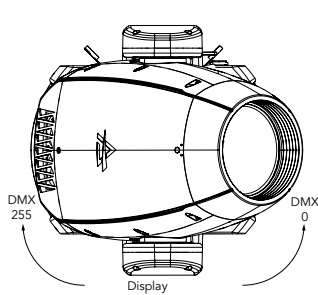

### PAN/TILT POSITION RELATED TO DMX VALUES

*Home position set to STANDARD*

Pan = 128  
Tilt = 0

Pan = 128  
Tilt = 128

Pan = 128  
Tilt = 255

Tilt movement range: 270°  
Pan movement range: 540

Pan = 0  
Tilt = 80

Pan = 128  
Tilt = 80

Pan = 255  
Tilt = 80