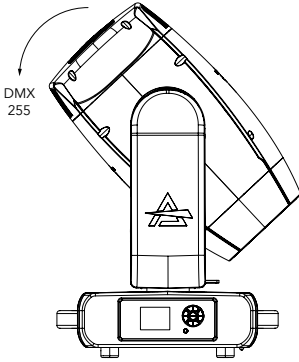

### PAN/TILT POSITION RELATED TO DMX VALUES

*Home position set to STANDARD*

Pan = 128  
Tilt = 0

Pan = 128  
Tilt = 128

Pan = 128  
Tilt = 255

Tilt movement range: 270°  
Pan movement range: 540

Pan = 0  
Tilt = 80