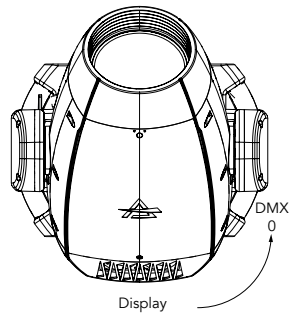

### PAN/TILT POSITION RELATED TO DMX VALUES

*Home position set to STANDARD*

Pan = 128  
Tilt = 0

Pan = 128  
Tilt = 128

Pan = 128  
Tilt = 255

Tilt movement range: 270°  
Pan movement range: 540

Pan = 0  
Tilt = 80

Pan = 128  
Tilt = 80

Pan = 255  
Tilt = 80