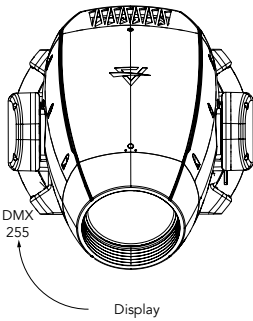

### PAN/TILT POSITION RELATED TO DMX VALUES

*Home position set to STANDARD*

Pan = 128  
Tilt = 0

Pan = 128  
Tilt = 128

Pan = 128  
Tilt = 255

Tilt movement range: 270°  
Pan movement range: 540

Pan = 0  
Tilt = 80

Pan = 128  
Tilt = 80

Pan = 255  
Tilt = 80