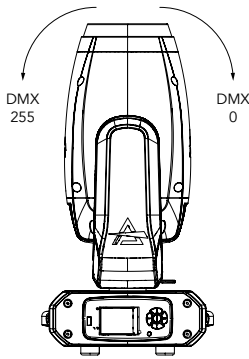

DMX CHARTS

RDM Personality ID List

ID	DMX Mode	Footprint
1	STANDARD	20

RDM Model ID

0xA032

PAN/TILT POSITION RELATED TO DMX VALUES

Home position set to STANDARD

Pan = 128
Tilt = 0

Pan = 128
Tilt = 128

Pan = 128
Tilt = 255

Tilt movement range: 270°
Pan movement range: 540°

Pan = 0
Tilt = 80

Pan = 128
Tilt = 80

Pan = 255
Tilt = 80

DMX Chart Summary

Channel	STANDARD
1	Pan
2	Pan fine
3	Tilt
4	Tilt fine
5	Dimmer
6	Dimmer Fine
7	Shutter
8	Color Wheel
9	Rot Gobo
10	Gobo Rot
11	Gobo Rot Fine
12	Fixed Gobo
13	Prism
14	Prism Rotation
15	Frost
16	Zoom
17	Zoom Fine
18	Focus
19	Focus Fine
20	Control