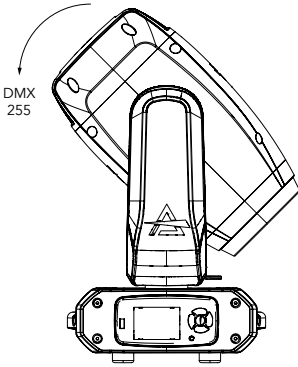

DMX CHARTS

RDM Personality ID List

ID	DMX Mode	Footprint
1	STANDARD	20

RDM Model ID

0xA032

PAN/TILT POSITION RELATED TO DMX VALUES

Home position set to STANDARD

Pan = 128
Tilt = 0

Pan = 128
Tilt = 128

Pan = 128
Tilt = 255

Tilt movement range: 270°
Pan movement range: 540°

Pan = 0
Tilt = 80

Pan = 128
Tilt = 80

Pan = 255
Tilt = 80

DMX Chart Summary

Channel	STANDARD
1	Pan
2	Pan fine
3	Tilt
4	Tilt fine
5	Dimmer
6	Dimmer Fine
7	Shutter
8	Color Wheel
9	Rot Gobo
10	Gobo Rot
11	Gobo Rot Fine
12	Fixed Gobo
13	Prism
14	Prism Rotation
15	Frost
16	Zoom
17	Zoom Fine
18	Focus
19	Focus Fine
20	Control