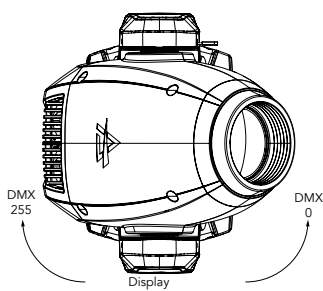

DMX CHARTS

RDM Personality ID List

ID	DMX Mode	Footprint
1	STANDARD	20

RDM Model ID

0xA032

PAN/TILT POSITION RELATED TO DMX VALUES

Home position set to STANDARD

Pan = 128
Tilt = 0

Pan = 128
Tilt = 128

Pan = 128
Tilt = 255

Tilt movement range: 270°
Pan movement range: 540°

Pan = 0
Tilt = 80

Pan = 128
Tilt = 80

Pan = 255
Tilt = 80

DMX Chart Summary

Channel	STANDARD
1	Pan
2	Pan fine
3	Tilt
4	Tilt fine
5	Dimmer
6	Dimmer Fine
7	Shutter
8	Color Wheel
9	Rot Gobo
10	Gobo Rot
11	Gobo Rot Fine
12	Fixed Gobo
13	Prism
14	Prism Rotation
15	Frost
16	Zoom
17	Zoom Fine
18	Focus
19	Focus Fine
20	Control

Channel STANDARD	Name	Function	Min DMX	Max DMX	Default
1	Pan	Lineary from 0% to 100%	0	255	128
2	Pan fine	Lineary from 0% to 100%	0	255	128
3	Tilt	Lineary from 0% to 100%	0	255	128
4	Tilt fine	Lineary from 0% to 100%	0	255	128
5	Dimmer	Lineary from close to open	0	255	000
6	Dimmer Fine	Lineary from close to open	0	255	000
7	Shutter	Close	0	1	255
		Strobe from slow to fast	2	62	
		Open	63	64	
		Pulse in from slow to fast	65	125	
		Open	126	127	
		Pulse out from slow to fast	128	188	
		Open	189	190	
		Randon from slow to fast	191	251	
8	Color wheel	Open	0	8	000
		Open + Dark Red	9	17	
		Dark Red	18	26	
		Dark Red + Cyan	27	35	
		Cyan	36	44	
		Cyan + Yellow	45	53	
		Yellow	54	62	
		Yellow + Magenta	63	71	
		Magenta	72	80	
		Magenta + Aquamarine	81	89	
		Aquamarine	90	98	
		Aquamarine + Deep Orange	99	107	
		Deep Orange	108	116	
		Deep Orange + Forest Green	117	125	
		Forest Green	126	134	
		Forest Green + CTO 3200K	135	143	
		CTO 3200K	144	152	
		CTO 3200K + High CRI 6000K	153	161	
		High CRI 6000K	162	170	
		High CRI 6000K + Lavander	171	179	
		Lavander	180	188	
		Lavander + Deep Blue	189	197	
		Deep Blue	198	206	
		Deep Blue + Open	207	215	
		Forward Spin: from fast to slow	216	234	
Stop	235	236			
Reverse Spin: from slow to fast	237	255			