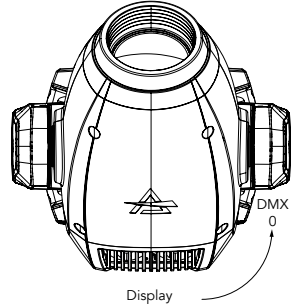

DMX CHARTS

RDM Personality ID List

ID	DMX Mode	Footprint
1	STANDARD	20

RDM Model ID

0xA032

PAN/TILT POSITION RELATED TO DMX VALUES

Home position set to STANDARD

Pan = 128
Tilt = 0

Pan = 128
Tilt = 128

Pan = 128
Tilt = 255

Tilt movement range: 270°
Pan movement range: 540°

Pan = 0
Tilt = 80

Pan = 128
Tilt = 80

Pan = 255
Tilt = 80

DMX Chart Summary

Channel	STANDARD
1	Pan
2	Pan fine
3	Tilt
4	Tilt fine
5	Dimmer
6	Dimmer Fine
7	Shutter
8	Color Wheel
9	Rot Gobo
10	Gobo Rot
11	Gobo Rot Fine
12	Fixed Gobo
13	Prism
14	Prism Rotation
15	Frost
16	Zoom
17	Zoom Fine
18	Focus
19	Focus Fine
20	Control

Channel STANDARD	Name	Function	Min DMX	Max DMX	Default
1	Pan	Lineary from 0% to 100%	0	255	128
2	Pan fine	Lineary from 0% to 100%	0	255	128
3	Tilt	Lineary from 0% to 100%	0	255	128
4	Tilt fine	Lineary from 0% to 100%	0	255	128
5	Dimmer	Lineary from close to open	0	255	000
6	Dimmer Fine	Lineary from close to open	0	255	000
7	Shutter	Close	0	1	255
		Strobe from slow to fast	2	62	
		Open	63	64	
		Pulse in from slow to fast	65	125	
		Open	126	127	
		Pulse out from slow to fast	128	188	
		Open	189	190	
		Randon from slow to fast	191	251	
8	Color wheel	Open	0	8	000
		Open + Dark Red	9	17	
		Dark Red	18	26	
		Dark Red + Cyan	27	35	
		Cyan	36	44	
		Cyan + Yellow	45	53	
		Yellow	54	62	
		Yellow + Magenta	63	71	
		Magenta	72	80	
		Magenta + Aquamarine	81	89	
		Aquamarine	90	98	
		Aquamarine + Deep Orange	99	107	
		Deep Orange	108	116	
		Deep Orange + Forest Green	117	125	
		Forest Green	126	134	
		Forest Green + CTO 3200K	135	143	
		CTO 3200K	144	152	
		CTO 3200K + High CRI 6000K	153	161	
		High CRI 6000K	162	170	
		High CRI 6000K + Lavander	171	179	
		Lavander	180	188	
		Lavander + Deep Blue	189	197	
		Deep Blue	198	206	
		Deep Blue + Open	207	215	
		Forward Spin: from fast to slow	216	234	
Stop	235	236			
Reverse Spin: from slow to fast	237	255			