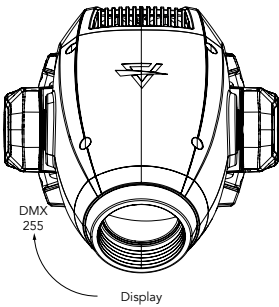

DMX CHARTS

RDM Personality ID List

ID	DMX Mode	Footprint
1	STANDARD	20

RDM Model ID

0xA032

PAN/TILT POSITION RELATED TO DMX VALUES

Home position set to STANDARD

Pan = 128
Tilt = 0

Pan = 128
Tilt = 128

Pan = 128
Tilt = 255

Tilt movement range: 270°
Pan movement range: 540°

Pan = 0
Tilt = 80

Pan = 128
Tilt = 80

Pan = 255
Tilt = 80

DMX Chart Summary

Channel	STANDARD
1	Pan
2	Pan fine
3	Tilt
4	Tilt fine
5	Dimmer
6	Dimmer Fine
7	Shutter
8	Color Wheel
9	Rot Gobo
10	Gobo Rot
11	Gobo Rot Fine
12	Fixed Gobo
13	Prism
14	Prism Rotation
15	Frost
16	Zoom
17	Zoom Fine
18	Focus
19	Focus Fine
20	Control

Channel STANDARD	Name	Function	Min DMX	Max DMX	Default
1	Pan	Lineary from 0% to 100%	0	255	128
2	Pan fine	Lineary from 0% to 100%	0	255	128
3	Tilt	Lineary from 0% to 100%	0	255	128
4	Tilt fine	Lineary from 0% to 100%	0	255	128
5	Dimmer	Lineary from close to open	0	255	000
6	Dimmer Fine	Lineary from close to open	0	255	000
7	Shutter	Close	0	1	255
		Strobe from slow to fast	2	62	
		Open	63	64	
		Pulse in from slow to fast	65	125	
		Open	126	127	
		Pulse out from slow to fast	128	188	
		Open	189	190	
		Randon from slow to fast	191	251	
8	Color wheel	Open	0	8	000
		Open + Dark Red	9	17	
		Dark Red	18	26	
		Dark Red + Cyan	27	35	
		Cyan	36	44	
		Cyan + Yellow	45	53	
		Yellow	54	62	
		Yellow + Magenta	63	71	
		Magenta	72	80	
		Magenta + Aquamarine	81	89	
		Aquamarine	90	98	
		Aquamarine + Deep Orange	99	107	
		Deep Orange	108	116	
		Deep Orange + Forest Green	117	125	
		Forest Green	126	134	
		Forest Green + CTO 3200K	135	143	
		CTO 3200K	144	152	
		CTO 3200K + High CRI 6000K	153	161	
		High CRI 6000K	162	170	
		High CRI 6000K + Lavander	171	179	
		Lavander	180	188	
		Lavander + Deep Blue	189	197	
		Deep Blue	198	206	
		Deep Blue + Open	207	215	
		Forward Spin: from fast to slow	216	234	
Stop	235	236			
Reverse Spin: from slow to fast	237	255			