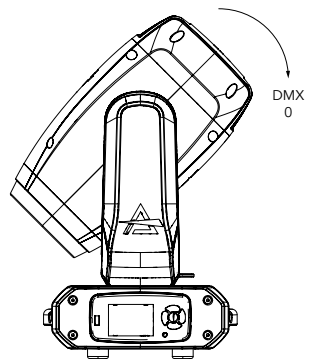

DMX CHARTS

RDM Personality ID List

ID	DMX Mode	Footprint
1	STANDARD	20

RDM Model ID

0xA032

PAN/TILT POSITION RELATED TO DMX VALUES

Home position set to STANDARD

Pan = 128
Tilt = 0

Pan = 128
Tilt = 128

Pan = 128
Tilt = 255

Tilt movement range: 270°
Pan movement range: 540°

Pan = 0
Tilt = 80

Pan = 128
Tilt = 80

Pan = 255
Tilt = 80

DMX Chart Summary

Channel	STANDARD
1	Pan
2	Pan fine
3	Tilt
4	Tilt fine
5	Dimmer
6	Dimmer Fine
7	Shutter
8	Color Wheel
9	Rot Gobo
10	Gobo Rot
11	Gobo Rot Fine
12	Fixed Gobo
13	Prism
14	Prism Rotation
15	Frost
16	Zoom
17	Zoom Fine
18	Focus
19	Focus Fine
20	Control