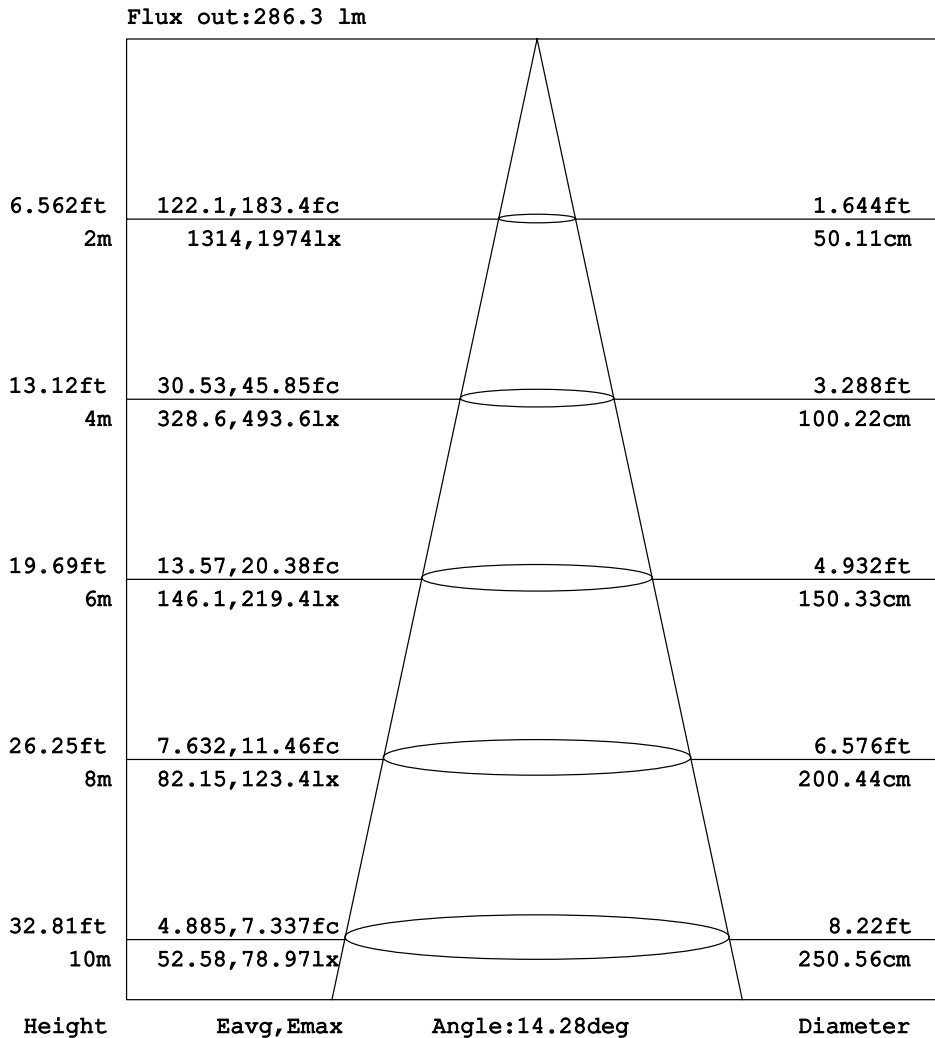

ARC SHINE6 - BLUE (15°)

Linear wall-washer with 6x8W RGBW/FC LED

Goniophotometers Diagram

Flux out: 53.32 lm

Note: The Curves indicate the illuminated area and the average illumination when the luminaire is at different distance.

ARC SHINE6 - RED (15°)

Linear wall-washer with 6x8W RGBW/FC LED

Goniophotometers Diagram

Note: The Curves indicate the illuminated area and the average illumination when the luminaire is at different distance.

ARC SHINE6 - RGBW (15°)

Linear wall-washer with 6x8W RGBW/FC LED

Goniophotometers Diagram

Note: The Curves indicate the illuminated area and the average illumination when the luminaire is at different distance.

ARC SHINE6 - WHITE (15°)

Linear wall-washer with 6x8W RGBW/FC LED

Goniophotometers Diagram

Note: The Curves indicate the illuminated area and the average illumination when the luminaire is at different distance.