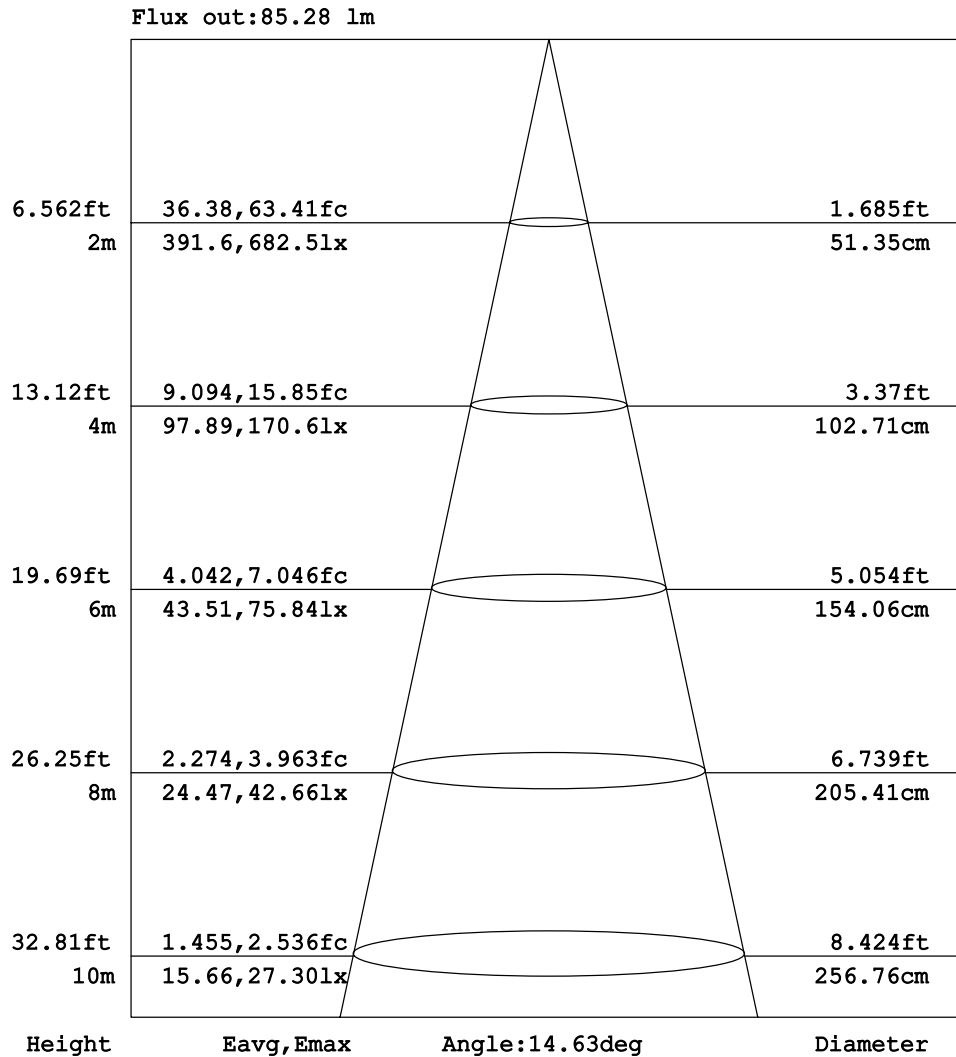

ARC SHINE6 - BLUE (15°)

Linear wall-washer with 6x8W RGBW/FC LED

Goniophotometers Diagram

Flux out: 53.32 lm

Note: The Curves indicate the illuminated area and the average illumination when the luminaire is at different distance.

ARC SHINE6 - GREEN (15°)

Linear wall-washer with 6x8W RGBW/FC LED

Goniophotometers Diagram

Note: The Curves indicate the illuminated area and the average illumination when the luminaire is at different distance.

ARC SHINE6 - RED (15°)

Linear wall-washer with 6x8W RGBW/FC LED

Goniophotometers Diagram

Note: The Curves indicate the illuminated area and the average illumination when the luminaire is at different distance.

ARC SHINE6 - WHITE (15°)

Linear wall-washer with 6x8W RGBW/FC LED

Goniophotometers Diagram

Note: The Curves indicate the illuminated area and the average illumination when the luminaire is at different distance.