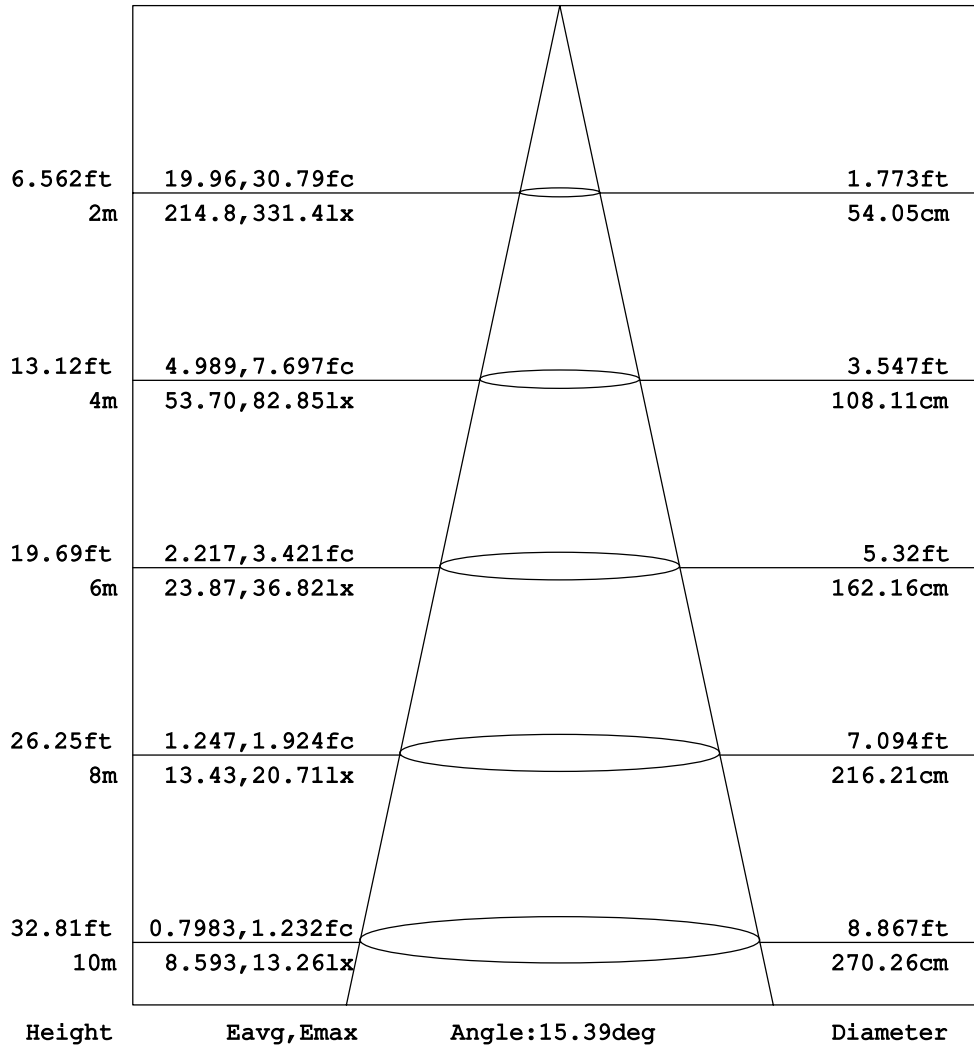

ARC SHINE6 - BLUE (15°)

Linear wall-washer with 6x8W RGBW/FC LED

Goniophotometers Diagram

Flux out: 53.32 lm

Note: The Curves indicate the illuminated area and the average illumination when the luminaire is at different distance.

ARC SHINE6 - GREEN (15°)

Linear wall-washer with 6x8W RGBW/FC LED

Goniophotometers Diagram

Note: The Curves indicate the illuminated area and the average illumination when the luminaire is at different distance.

ARC SHINE6 - RED (15°)

Linear wall-washer with 6x8W RGBW/FC LED

Goniophotometers Diagram

Note: The Curves indicate the illuminated area and the average illumination when the luminaire is at different distance.

ARC SHINE6 - WHITE (15°)

Linear wall-washer with 6x8W RGBW/FC LED

Goniophotometers Diagram

Note: The Curves indicate the illuminated area and the average illumination when the luminaire is at different distance.