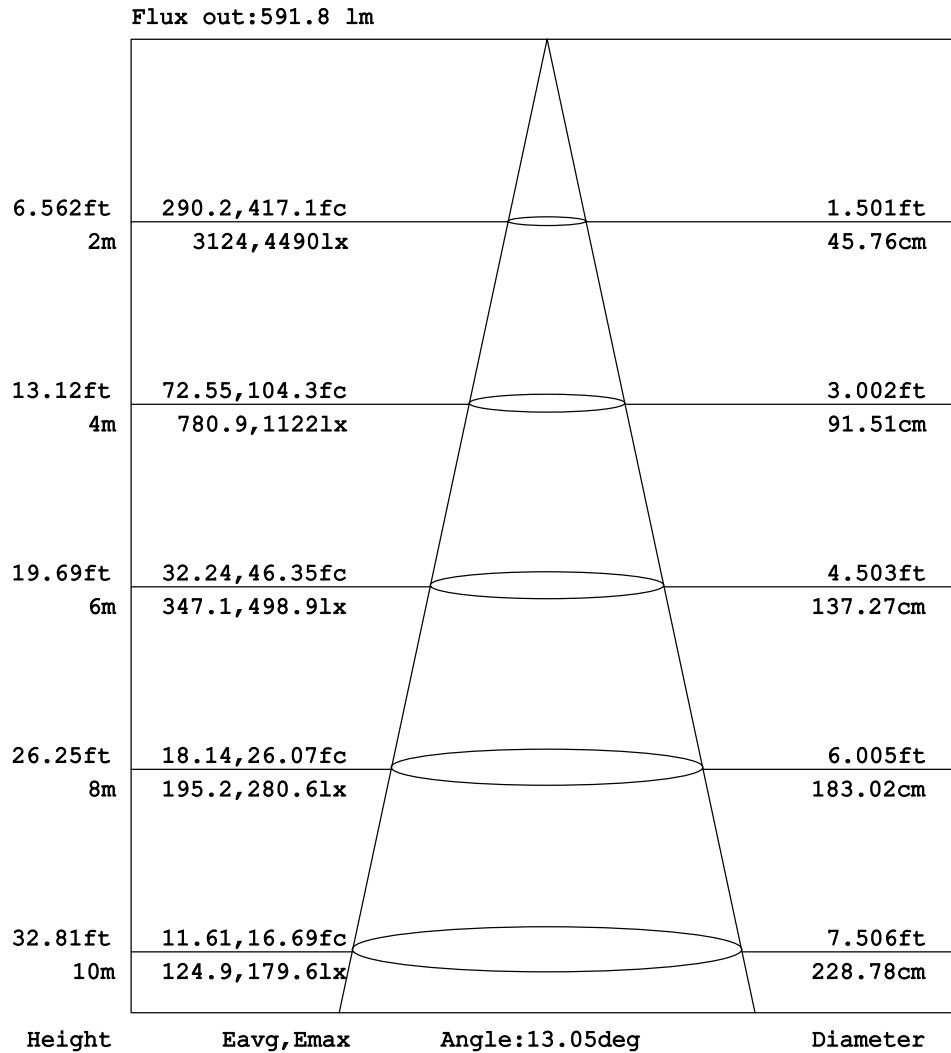

ARC SHINE6 - BLUE (15°)

Linear wall-washer with 6x8W RGBW/FC LED

Goniophotometers Diagram

Flux out: 53.32 lm

Note: The Curves indicate the illuminated area and the average illumination when the luminaire is at different distance.

ARC SHINE6 - GREEN (15°)

Linear wall-washer with 6x8W RGBW/FC LED

Goniophotometers Diagram

Note: The Curves indicate the illuminated area and the average illumination when the luminaire is at different distance.

ARC SHINE6 - RED (15°)

Linear wall-washer with 6x8W RGBW/FC LED

Goniophotometers Diagram

Note: The Curves indicate the illuminated area and the average illumination when the luminaire is at different distance.

ARC SHINE6 - RGBW (15°)

Linear wall-washer with 6x8W RGBW/FC LED

Goniophotometers Diagram

Note: The Curves indicate the illuminated area and the average illumination when the luminaire is at different distance.