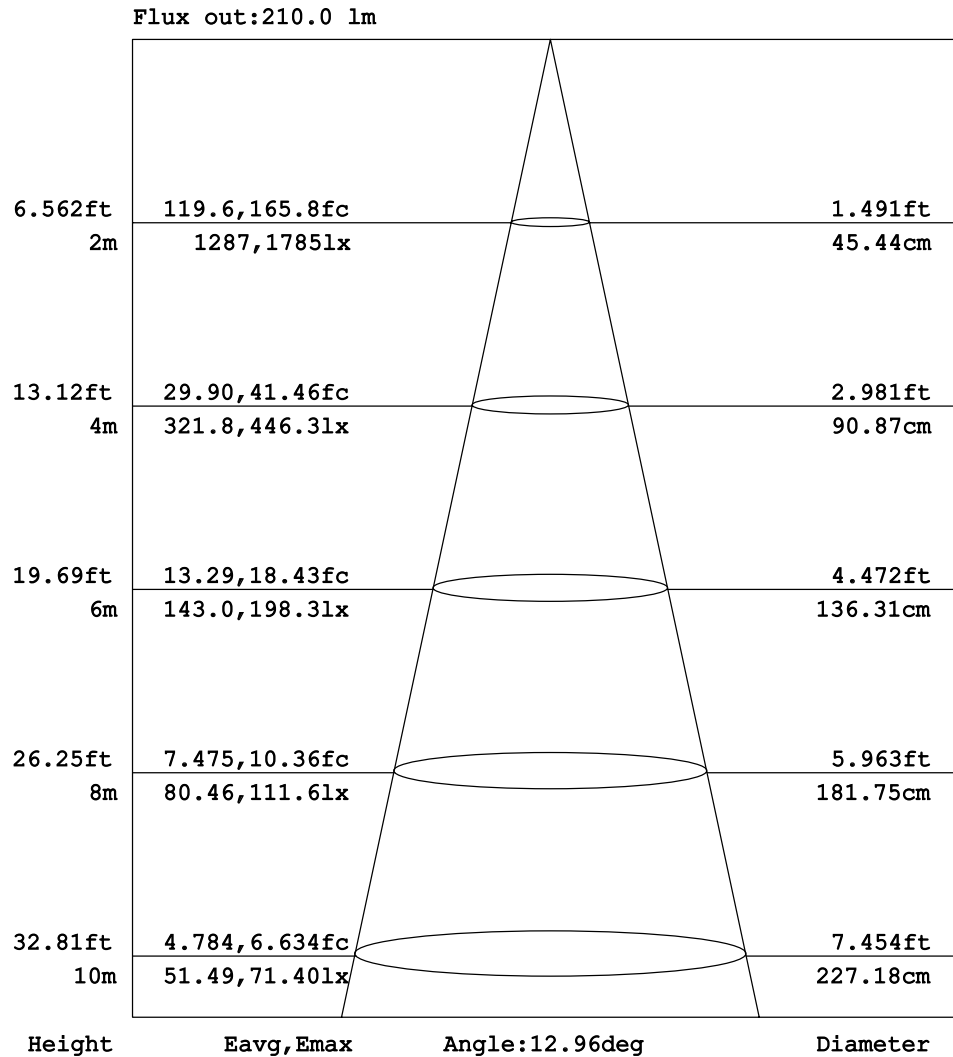

ARC SHINE6 - BLUE (15°)

Linear wall-washer with 6x8W RGBW/FC LED

Goniophotometers Diagram

Flux out: 53.32 lm

Note: The Curves indicate the illuminated area and the average illumination when the luminaire is at different distance.

ARC SHINE6 - GREEN (15°)

Linear wall-washer with 6x8W RGBW/FC LED

Goniophotometers Diagram

Note: The Curves indicate the illuminated area and the average illumination when the luminaire is at different distance.

ARC SHINE6 - RED (15°)

Linear wall-washer with 6x8W RGBW/FC LED

Goniophotometers Diagram

Note: The Curves indicate the illuminated area and the average illumination when the luminaire is at different distance.

ARC SHINE6 - WHITE (15°)

Linear wall-washer with 6x8W RGBW/FC LED

Goniophotometers Diagram

Note: The Curves indicate the illuminated area and the average illumination when the luminaire is at different distance.